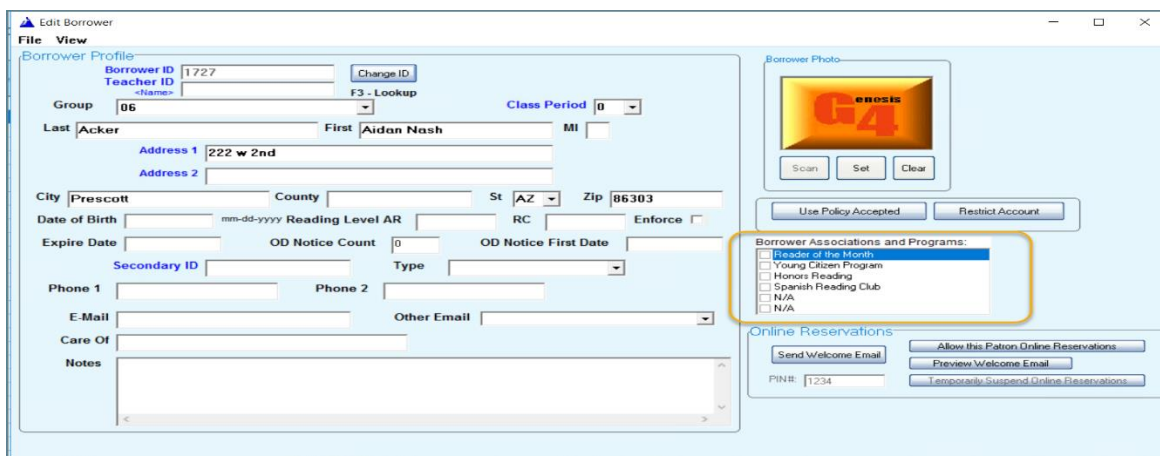

Library Resource Management Systems, Inc.

Borrower Associations and Programs

What is this?

Libraries sometimes need to display a patron/borrower who is enrolled in a program as a reward or an association such as a reading club. This list of 6 Association fields allows for adding of these descriptions, once entered these can be assigned to a borrower.

Edit Borrower Profile:

Assign Associations to a borrower.