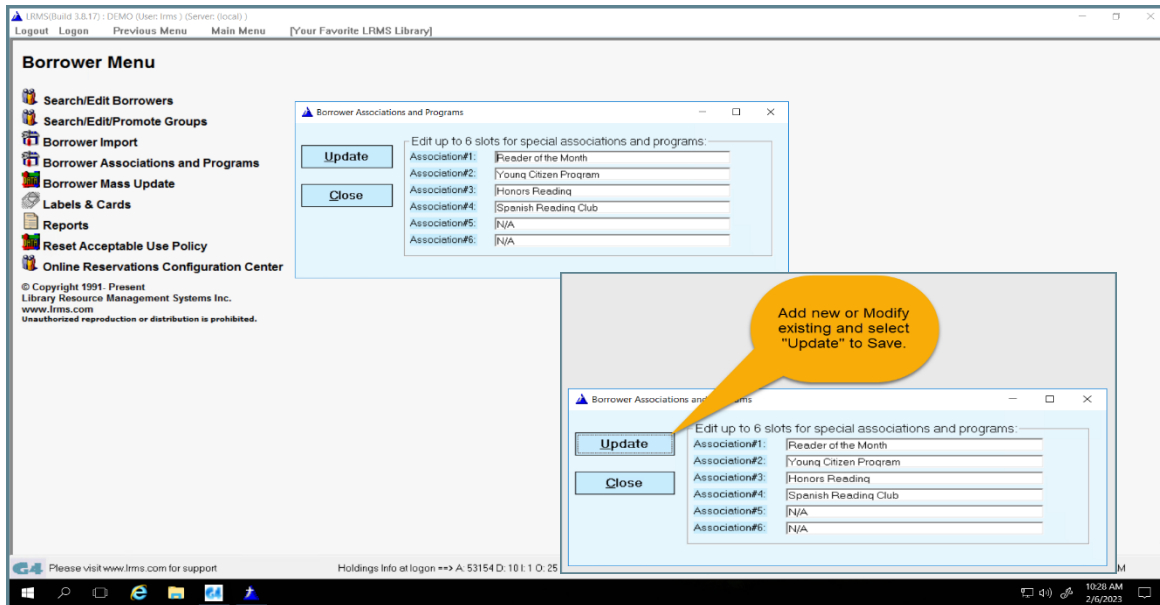

Library Resource Management Systems, Inc.

Borrower Associations and Programs

What is this?

Libraries sometimes need to display a patron/borrower who is enrolled in a program as a reward or an association such as a reading club. This list of 6 Association fields allows for adding of these descriptions, once entered these can be assigned to a borrower.

Edit Borrower Profile:

Assign Associations to a borrower.